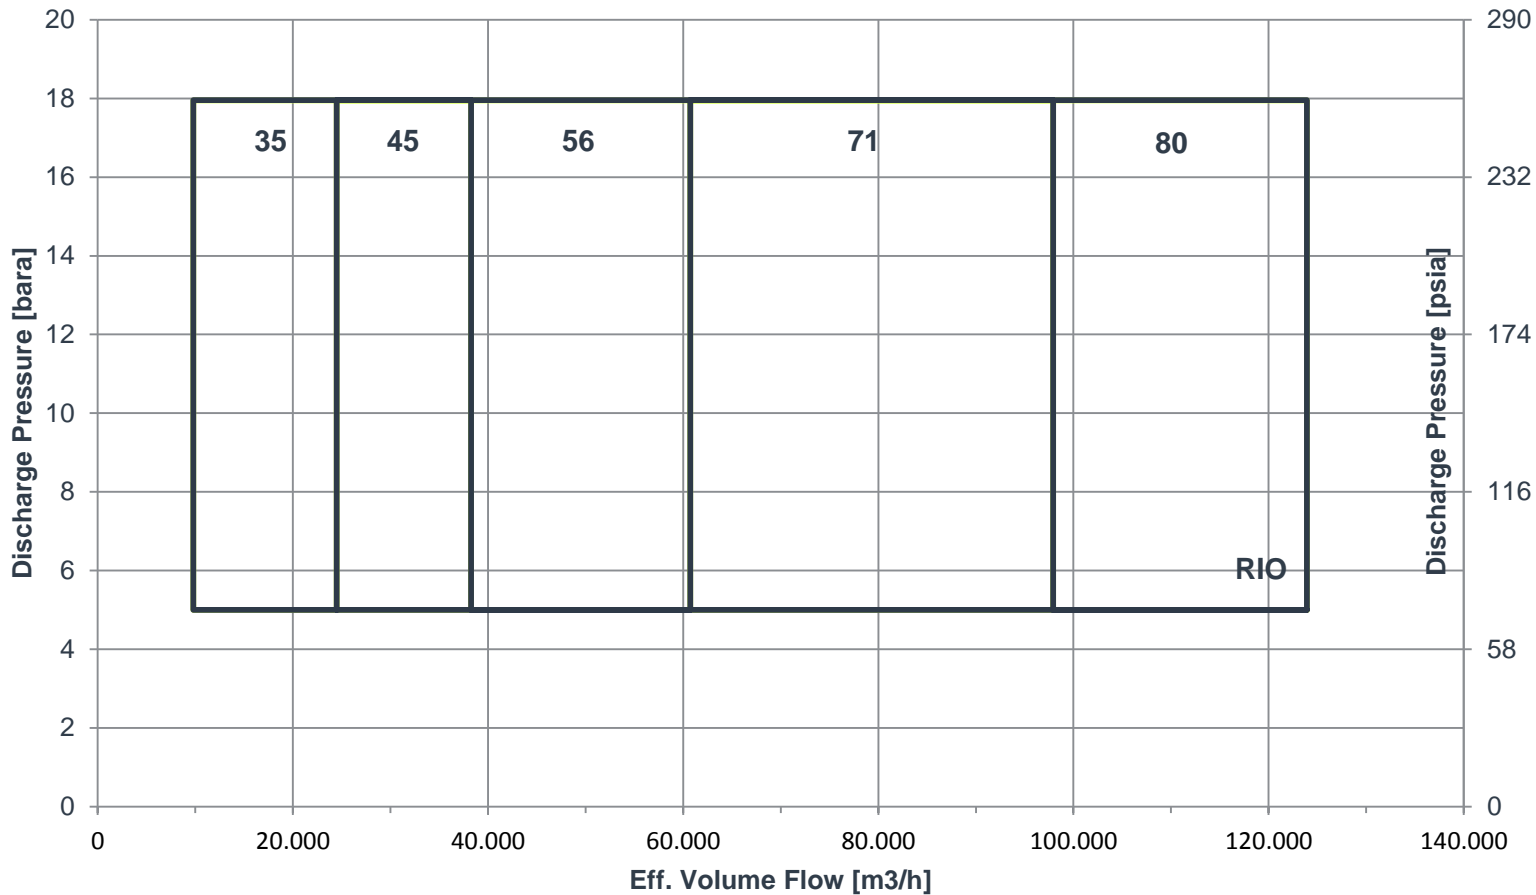

RIO Oxygen Compressor Frame Size Selection Diagram

All data in this document is non-binding, for information only and not guaranteed in any way. Depending on the specific project details, the relevant data may be subject to changes and will be assessed and determined individually for each project